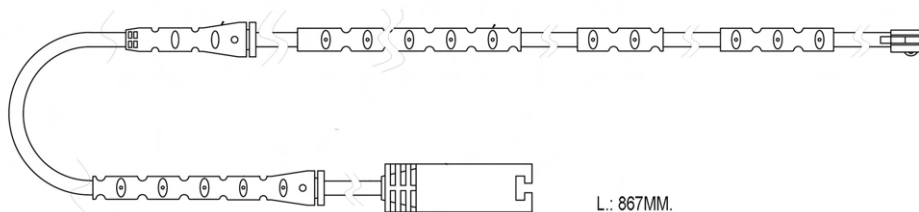

ABU9016

L.: 867MM.

MARCA	MODELLO	CROSS REFERENCE AM		CROSS REFERENCE OE	
BMW	3 (E90) 320 d xDrive, 325 i xDrive, 330 i xDrive/xi, 335 i xDrive	ATE	620286	BMW	34356792561
	3 Coupè (E92) 320 d xDrive, 325 i xDrive, 330 i xDrive/xd, 335 i xDrive	BOSCH	1987473519		
	3 Touring (E91) 320 d xDrive, 325 i xDrive/xi, 330 d xDrive/xd	BREMBO	A00441		
	X1 (E84) xDrive 18d/20d/20i/23d/25d/35i/28i	FERODO	FW1362		
		FRI-TECH	SU.299		
		LPR	KS0155		
		METELLI	SU.299	PASTIGLIE FRENO COLLEGATE	
		OPENPARTS	AK3143.00	ABP8091	
		REMSA	WS3143.00		
		TEXTAR	98044300		
		TRUSTING	SU.299		
		TRW	GIC274