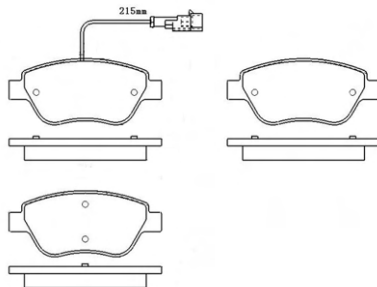

ABP8001

ASSALE / IMPIANTO / WVA

BOSCH
WVA 23706

DIMENSIONI (A X B X C)

123 x 53,4 x 17,8

SENSORE USURA ACCESSORIO
(non incluso)

DISCO FRENO COLLEGATO

ABD7058

MARCA	MODELLO	CROSS REFERENCE AM		CROSS REFERENCE OE	
ABARTH	500/595/695 (312) 1.4	ATE	603982,603826	FIAT	71754802
ALFA ROMEO	MI.TO (955_) 0.9, 0.9 TWINAIR, 1.4, 1.4 MULTIAIR	BOSCH	0986424597,0986494070,0986494132	FIAT	71770060
FIAT	500 (312_) 1.4, 1.3 MJ ; BRAVO II (198_) 1.4	BREMBO	P23085,P23108	FIAT	71770078
	DOBLO (119_) 223_) 1.3 MJ, 1.4	FERODO	FDB1466	FIAT	77362194
	FIORINO (225_) 1.3 MJ, 1.4	FRI-TECH	330.0	FIAT	77364158
	GRANDE PUNTO (199_) 1.2, 1.3 MJ, 1.4	LPR	05P763	FIAT	77364477, 77364641
	PANDA (169_) 1.2 4X4, 1.3 MJ 4X4, 1.4 ; PUNTO (199_) 1.2, 1.4	METELLI	22-0321-0	FIAT	77364798, 77364832
	PUNTO EVO (199_) 1.2, 1.3 MJ, 1.4 ; QUBO (225_) 1.3 MJ, 1.4	OPENPARTS	BPA0858.01	FIAT	77365651, 77365628
	STILO (192_) 1.2 16V, 1.4 16V, 1.6 16V	REMSA	BPM0858.01	PSA	425496
LANCIA	MUSA (350_) 1.4	TEXTAR	2370502,2370581,2397901	PSA	1636412880
		TRUSTING	330.0		
		TRW	GDB1482,GDB1654,GDB1879