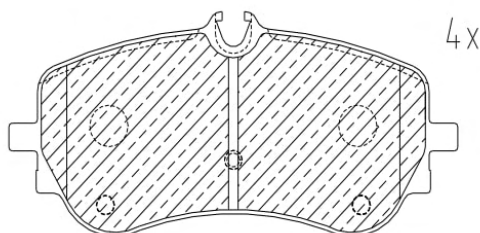

ABP8212

ASSALE / IMPIANTO / VVA

BOSCH
VVA 22802

DIMENSIONI (A X B X C)

141,2x64,3x18,7

SENSORE USURA ACCESSORIO
(non incluso)

DISCO FRENO COLLEGATO

MARCA	MODELLO	CROSS REFERENCE AM		CROSS REFERENCE OE	
MAN	TGE (UY_, UZ_) 2.0 TDI, Etge	ATE	603880,LD3880	MAN	65508206002
VW	AMAROK (2HA, 2HB, S1B, S6B, S7A, S7B, SB1) 2.0BITDI, 2.0 TDI, 2.0 TSI, 3.0 TDI CRAFTER (SY_, SX_, SZ_) 2.0 TDI, eCRAFTER	BOSCH	-	MAN	65508206005
		BREMBO	P 85 172,P 59 050	VAG	2H6698451
		FERODO	FVR5068	VAG	2H6698451A
		FRI-TECH	1175.0	VAG	2N0698451
		LPR	05P2022		
		METELLI	22-1175-0		
		OPENPARTS	BPA1848.00		
		REMSA	BPM1848.00		
		TEXTAR	2280201		
		TRUSTING	1175.0		
		TRW	-