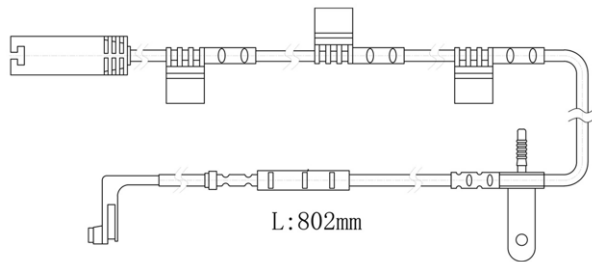

ABU9012

MARCA	MODELLO	CROSS REFERENCE AM		CROSS REFERENCE OE	
BMW	1 (F20) 120 d/d xDrive, 125 i	ATE	620267	BMW	34356789440
	1 (F21) 120d/d xDrive, 125 i	BOSCH	1987473050		
	1 Cabriolet (E88) 118 d/i, 120 d/i, 123 d, 125 i, 128 i, 135 i	BREMBO	A00213		
	1 Coupè (E82) 118 d, 120 d/i, 123 d, 125 i	FERODO	FWI320		
	2 Cabriolet (F23) 220 i, 230 i, M240 i/i xDrive	FRI-TECH	SU.305		
	2 Coupè (F22, F87) 220 i, 230 i, M240 i/i xDrive	LPR	-		
	3 (E90) 320 d/i, 323 i, 325 d/i, 328 i, 330 d/d xDrive/i/xd, 335 d/i	METELLI	SU.305	PASTIGLIE FRENO COLLEGATE	
	3 Cabriolet (E93) 320 d/i, 323 i, 325 i, 330 d/i, 335 i	OPENPARTS	AK3165.00	ABP8091	
	3 Coupè (E92) 316 i, 320 d/i, 325 d/i, 330 d/i, 335 d/i	REMSA	WS3165.00		
	3 Touring (E91) 318 d/i, 320 d/i, 325 d/i, 330 d/i/xi, 335 d/i/xi	TEXTAR	98046000		
		TRUSTING	SU.305		
		TRW	GIC240