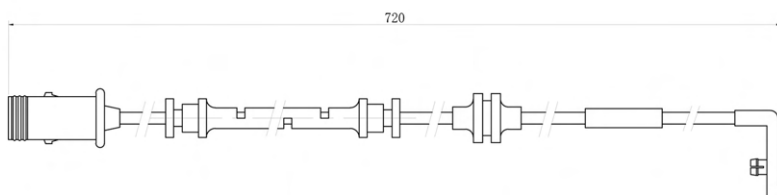

ABU9001-2

2x

MARCA	MODELLO	CROSS REFERENCE AM		CROSS REFERENCE OE	
OPEL	ASTRA G (T98) 1.2/1.4/1.6/1.8/2.0/2.2 16V, 1.7 CDTI/DTI 16V/TD	ATE	620718	OPEL	1238442
	ASTRA G (F70) 1.4, 1.6, 1.7 CDTI/DTI 16V/TD, 2.0 DI/DTI	BOSCH	1987434587	OPEL	13122323
	ASTRA G CLASSIC (T98, F35) 1.4 16V, 1.6, 1.7 CDTI	BREMBO	A00259		
	ZAFIRA A MPV (T98) 1.6, 1.6 16V, 1.6 CNG/LPG	FERODO	FWI257		
	ZAFIRA A MPV (T98) 1.8 16V, 2.0 DI 16V/OPC, 2.2 16V, 2.2 DTI 16V	FRI-TECH	SU.318		
	ZAFIRA B (A05) 1.6 FlexFuel	LPR	KS0080		
SAAB	9-3 (YS3D) 2.0 i/Turbo, 2.2 TiD, 2.3 i/Turbo	METELLI	SU.318	PASTIGLIE FRENO COLLEGATE	
	9-5 (YS3E) 1.9 TiD, 2.0 t, 2.2/3.0 TiD, 2.3 t/Turbo	OPENPARTS	AK3077.00	ABP8080	
	900 II 2.0-16 Turbo, 2.0 i, 2.3-16, 2.5-24 V6	REMSA	WS3077.00	ABP8092	
		TEXTAR	98023300		
		TRUSTING	SU.318		
		TRW	GIC171		