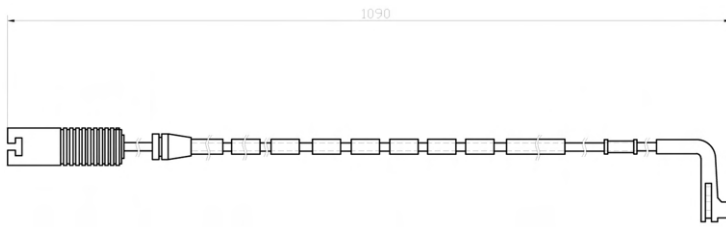

ABU9003

MARCA	MODELLO	CROSS REFERENCE AM		CROSS REFERENCE OE	
BMW	1 (E87) 116d/i, 118 d/i, 120 d/i, 123 d, 130 i	ATE	620265	BMW	34356789445
	1 Cabriolet (E88) 118 d/i, 120 d/i, 123 d, 125 i, 128 i, 135 i	BOSCH	1987473069		
	1 Coupè (E82) 118 d, 120 d/i, 123 d, 125 i, 135 i, M	BREMBO	A00212		
	3 (E90) 316 d/i, 318 d/i, 320 d/d xDrive, 320 i	FERODO	FWI268		
	3 (E90) 323 i, 325 i, 330 d/i, 330 xd/xi	FRI-TECH	SU.206		
	3 Cabriolet (E93) 320 d/i, 323 i, 325 d/i, 330 d/i, 335 i, M3	LPR	KS0006		
	3 Coupè (E92) 320 d/i, 325 d/i/xi, 330 i/xd/xi, M3	METELLI	SU.206	PASTIGLIE FRENO COLLEGATE	
	3 Touring (E91) 316 d/i, 318 d/i, 320 d/d xDrive/i, 323 i, 325 d/i/xi	OPENPARTS	AK3111.00	ABP8043	
	3 Touring (E91) 330 d/d xDrive/i/i xDrive/xd/xi, 335 d/i/i xDrive/xi	REMSA	WS3111.00		
		TEXTAR	98031300		
		TRUSTING	SU.206		
		TRW	GIC207