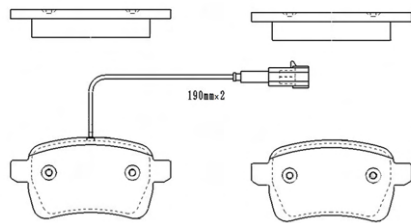

ABP8076

ASSALE / IMPIANTO / WVA

TRW
WVA 25157

DIMENSIONI (A X B X C)

95,8 x 48,7 x 17,5

SENSORE USURA ACCESSORIO
(non incluso)

DISCO FRENO COLLEGATO

MARCA	MODELLO	CROSS REFERENCE AM		CROSS REFERENCE OE	
ALFA ROMEO	GIULIETTA (940_) 1.4 TB, 1.6/2.0 JTDM, 1.8 TBBI	ATE	602767	FIAT	71770092
		BOSCH	0986495305	FIAT	77365357
		BREMBO	P23133,P23133X		
		FERODO	FDB4308		
		FRI-TECH	912.0		
		LPR	-		
		METELLI	22-0895-0		
		OPENPARTS	BPA1450.02		
		REMSA	BPM1450.02		
		TEXTAR	2515601		
		TRUSTING	912.0		
		TRW	GDB1905