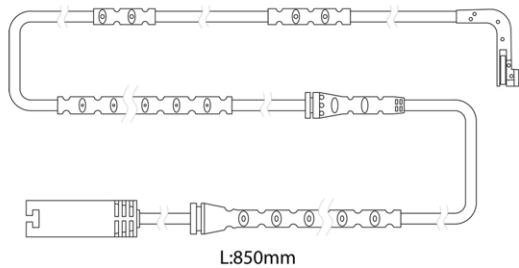

ABU9013

MARCA	MODELLO	CROSS REFERENCE AM		CROSS REFERENCE OE	
BMW	3 (E90) 320 d xDrive, 325 i xDrive/xi	ATE	620266	BMW	34356789441
	3 (E90) 330 i xDrive/xd/xi, 335 i xDrive/xi	BOSCH	1987473030		
	3 Coupè (E92) 320 d xDrive, 325 i xDrive/xi	BREMBO	A00223		
	3 Coupè (E92) 330 i xDrive/xd, 335 i xDrive/xi	FERODO	FWI331		
	3 Touring (E91) 320 d xDrive, 325 i xDrive/xi	FRI-TECH	SU.259		
	3 Touring (E91) 330 d xDrive/xd/xi	LPR	KS0013		
	X1 (E84) xDrive 18d/20d/23d	METELLI	SU.259	PASTIGLIE FRENO COLLEGATE	
	X1 (E84) xDrive 25i/28i	OPENPARTS	AK3122.00	ABP8091	
		REMSA	WS3122.00		
		TEXTAR	98035500		
		TRUSTING	SU.259		
		TRW	GIC216