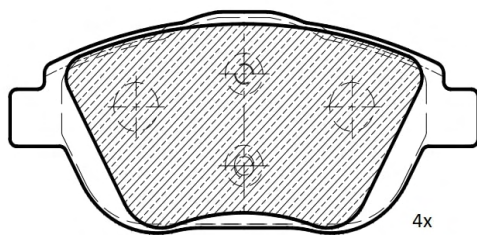

ABP8145

ASSALE / IMPIANTO / WVA

BOSCH
WVA 24883

DIMENSIONI (A X B X C)

137x59,2x18

SENSORE USURA ACCESSORIO
(non incluso)

DISCO FRENO COLLEGATO

ABD7038,ABD7036

MARCA	MODELLO	CROSS REFERENCE AM		CROSS REFERENCE OE	
CITROËN	C3 AIRCROSS II (2R_, 2C_) 1.2 PureTech, 1.6 BlueHDi	ATE	603855,LD3855	OPEL	1647863580
	C3 II, C3 III / Picasso (SC_, SX) 1.0 VTi, 1.1, 1.2 VTi, 1.2 THP, 1.4 HDi, 1.6 HDi, 1.6 VTi, 1.6 BlueHDi	BOSCH	0986494438,0986494564	OPEL	3649095
	C4 CACTUS 1.2 PureTech, 1.2 VTi, 1.5 BlueHDi, 1.6 BlueHDi	BREMBO	P 61 103,P 61 103X,P 61 086	OPEL	1617293780
DS	DS3 1.2 VTi, 1.2 THP, 1.6 THP, 1.6 BlueHDi	FERODO	FDB4288,FSL4288	PSA	425431
PEUGEOT	2008 (CU_) 1.2 THP, 1.4 HDi, 1.5 BlueHDi, 1.6 BlueHDi	FRI-TECH	869.0	PSA	161140580
	2008 II (U_) 1.2 PureTech, 1.5 BlueHDi, e-2008	LPR	05P1590,05P1590K	PSA	1611837880
		METELLI	22-0852-0	PSA	1613192580
		OPENPARTS	BPA1392.00,BPA1392.10	PSA	1617275680
		REMSA	BPM1392.00,BPM1392.10	PSA	1607083180
		TEXTAR	2488301	PSA	1611140580
		TRUSTING	869.0		
		TRW	GDB1819,GDB1926