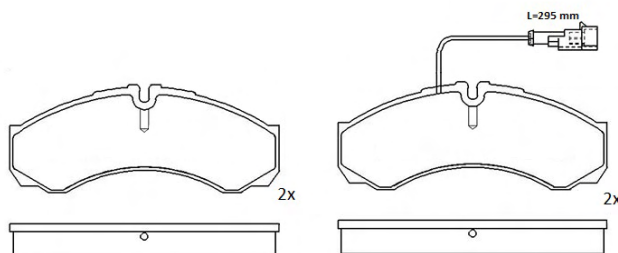

ABP8190

ASSALE / IMPIANTO / WVA

BREMBO
WVA 29121

DIMENSIONI (A X B X C)

164,6x66,5x17

SENSORE USURA ACCESSORIO
(non incluso)

DISCO FRENO COLLEGATO

MARCA	MODELLO	CROSS REFERENCE AM		CROSS REFERENCE OE	
IVECO	DAILY III 26 L12, 29 L13, 29 L14, 29 L9, 35 C11, 35 C12, 35 C13, 35 C14, 35C17, 35 C9, 35 S10, 35 S11, 35 S12,	ATE	604860,604989,604966	IVECO	2994086
	35 S13, 35 S14, 35 S17, 35 S9, 40 C12, 40 C13, 50 C13, 50 C14	BOSCH	0986424833	IVECO	2995631
		BREMBO	P A6 021,P 24 152	IVECO	2996091
		FERODO	FSL1315,FVR1315	IVECO	2996605
		FRI-TECH	221.3	IVECO	42470835
		LPR	05P955	IVECO	42548191
		METELLI	22-0212-3,22-0212-6,22-0212-7K	IVECO	2991668
		OPENPARTS	BPA0651.10	IVECO	2997702
		REMSA	BPM0651.10	RENAULT	5001844747
		TEXTAR	2912111,2912112	RENAULT	5001850859
		TRUSTING	221.3,221.6		
		TRW	GDB1534