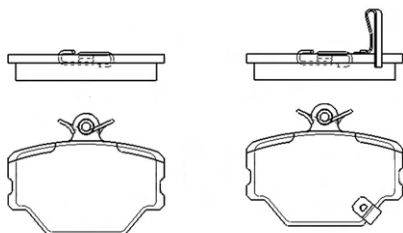

ABP8025

ASSALE / IMPIANTO / WVA

BOSCH
WVA 21998

DIMENSIONI (A X B X C)

90 x 70,1 x 15,5

SENSORE USURA ACCESSORIO
(non incluso)

DISCO FRENO COLLEGATO

MARCA	MODELLO	CROSS REFERENCE AM		CROSS REFERENCE OE	
SMART	CABRIO (450) 0.6, 0.7, 0.8 CDI	ATE	603979	MERCEDES	4514210110
	CITY COUPE' (450) 0.6, 0.7, 0.8 CDI	BOSCH	0986424471	SMART	4514210010
	FORTWO CABRIO (450) 0.6, 0.7, 0.8 CDI	BREMBO	P50038	SMART	4514210110
	FORTWO COUPE' (451) 0.8 CDI, 1.0, 1.0 BRABUS	FERODO	FDB1162	SMART	0001431V002000000
	FORTWO CABRIO (451) 0.8 CDI, 1.0, 1.0 BRABUS	FRI-TECH	350.0	SMART	0001431V003000000
	ROADSTER (452) 0.7, 0.7 BRABUS	LPR	05P761	SMART	0001431V004000000
		METELLI	22-0341-0		
		OPENPARTS	BPA0705.02		
		REMSA	BPM0705.02		
		TEXTAR	2199901		
		TRUSTING	350.0		
		TRW	GDB1365