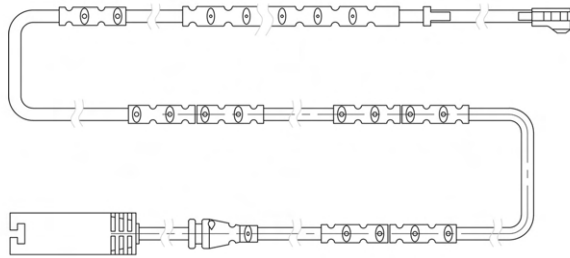

ABU9014

L: 1.110MM.

MARCA	MODELLO	CROSS REFERENCE AM		CROSS REFERENCE OE	
BMW	1 (E87) 116 d/i, 118 d/i, 120 d/i, 123 d, 130 i	ATE	620285	BMW	34356792564
	1 Cabriolet (E88) 118 d/i, 120 d/i, 123 d, 125 i, 128 i, 135 i	BOSCH	1987473069, 1987473515		
	1 Coupè (E82) 118 d, 120 d/i, 123 d, 125 i, 135 i	BREMBO	A00437		
	3 (E90) 316 d/i, 318 d/i, 320 d/d xDrive/i, 323 i, 325 i/i xDrive, 328i	FERODO	FW1357		
	3 (E90) 330 d/d xDrive/i, 330 i xDrive/xd/xi, 335 d/i/i xDrive	FRI-TECH	SU.303		
	3 Cabriolet (E93) 318 i, 320 d/i, 323 i, 325 d/i, 330 d/i, 335 i	LPR	KS0156		
	3 Coupè (E92) 318 i, 320 d xDrive, 325 d	METELLI	SU.303	PASTIGLIE FRENO COLLEGATE	
	3 Touring (E91) 316 d/i, 318 d/i, 320 d/d xDrive/i, 325 d/i xDrive	OPENPARTS	AK3111.00	ABP8043	
	3 Touring (E91) 330 d/d xDrive/i/i xDrive/xd/xi, 335 d/i/i xDrive	REMSA	WS3111.00		
		TEXTAR	98043900		
		TRUSTING	SU.303		
		TRW	GIC270