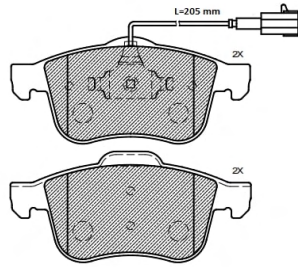

ABP8128

ASSALE / IMPIANTO / WVA

LUCAS
WVA 24339

DIMENSIONI (A X B X C)

155,1x68,7x19,5/155,1x71,5x19,5

SENSORE USURA ACCESSORIO
(non incluso)

DISCO FRENO COLLEGATO

ABD7061

MARCA	MODELLO	CROSS REFERENCE AM		CROSS REFERENCE OE	
ALFA RO-MEO	GIULIETTA (940_) 1.4 T, 1.4 TB, 2.0 JTDM	ATE	607269,LD7269	FCA	77365354
		BOSCH	0986494465,0986495002	FCA	77367959
		BREMBO	P 23 132,P 23 132X,P 23 134		
		FERODO	FDB1805,FDB4338		
		FRI-TECH	719.1		
		LPR	05P1612		
		METELLI	22-0703-1		
		OPENPARTS	BPA1183.12		
		REMSA	BPM1183.12		
		TEXTAR	2434001		
		TRUSTING	719.1		
		TRW	GDB1880