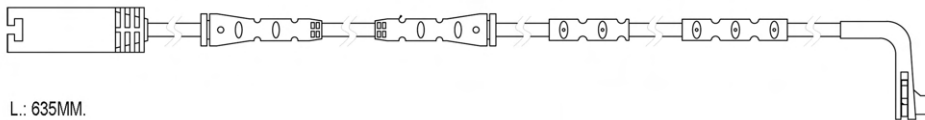

ABU9004

L.: 635MM.

MARCA	MODELLO	CROSS REFERENCE AM		CROSS REFERENCE OE	
BMW	1 (E87) 116d/i, 118 d/i, 120 d/i	ATE	620264	BMW	34356789439
	1 Cabriolet (E88) 118 d/i, 120 d/i, 125 i, 128 i	BOSCH	1987473045		
	1 Coupè (E82) 118 d, 120 d/i, 125 i	BREMBO	A00211		
	3 (E90) 316 d/i, 318 d/i, 320 d/i/si, 323 i, 325 d/i/xi	FERODO	FWI269		
	3 Cabriolet (E93) 320 i, 325 d/i, 330 d/i	FRI-TECH	SU.205		
	3 Coupè (E92) 316 i, 320 d/i, 325 d/i/xi, 330 i/xd/xi, M3	LPR	KS0007		
	3 Touring (E91) 316 d/i, 318 d/i, 320 d/i, 323 i, 325 d/i, 330 i	METELLI	SU.205	PASTIGLIE FRENO COLLEGATE	
		OPENPARTS	AK3114.00	ABP8091	
		REMSA	WS3114.00		
		TEXTAR	98031200		
		TRUSTING	SU.205		
		TRW	GIC210