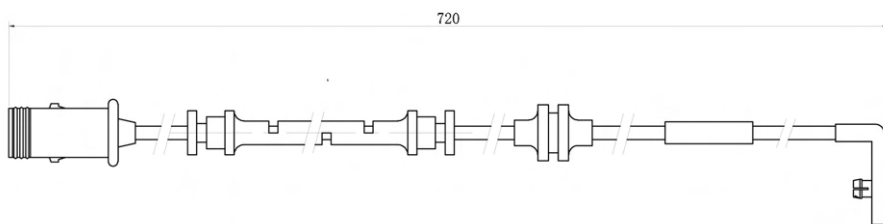

ABU9008

MARCA	MODELLO	CROSS REFERENCE AM		CROSS REFERENCE OE	
OPEL	ASTRA H (A04) 1.2, 1.3 CDTI, 1.4, 1.6, 1.6 Turbo, 1.7 CDTI	ATE	620018	OPEL	13153473
	ASTRA H (A04) 1.8, 1.9 CDTI/CDTI 16V, 2.0 Turbo	BOSCH	1987473018	OPEL	6235674
	ASTRA H GTC (A04) 1.3 CDTI, 1.4, 1.6, 1.6 Turbo, 1.7 CDTI	BREMBO	A00254		
	ASTRA H GTC (A04) 1.8, 1.9 CDTI/CDTI 16V, 2.0 Turbo	FERODO	FWI300		
	COMBO 1.3 CDTI 16V, 1.4 16V, 1.6 CNG 16V, 1.7 CDTI 16V/DI 16V/DTI 16V	FRI-TECH	SU.319		
	COMBO Tour 1.3 CDTI 16V, 1.4, 1.6 CNG, 1.7 CDTI 16V/DI 16V/DTI 16V	LPR	KS0244		
	ZAFIRA A MPV (T98) 1.6, 1.6 LPG	METELLI	SU.319	PASTIGLIE FRENO COLLEGATE	
	ZAFIRA B (A05) 1.7 CDTI VAN	OPENPARTS	AK3105.00	ABP8051	
		REMSA	WS3105.00		
		TEXTAR	98029800		
		TRUSTING	SU.319		
		TRW	GIC197		

ABU9009-2

2x

L:130mm.

MARCA	MODELLO	CROSS REFERENCE AM		CROSS REFERENCE OE	
IVECO	DAILY IV 35 S 14, 35 S 14/P	ATE	0	IVECO	42567353
	DAILY IV 29 L 10/12V, 29 L 12V/P, 29 L 14C/V, 35 C 10, 35 S 10	BOSCH	-	IVECO	500054694
	DAILY IV 35 C 11V, 35 S 11V, 35 C 12/13/14/15V, 35 S 12/13/14V	BREMBO	A00408		
	DAILY IV 35 C 17/18V, 35 S 17/18V, 40 C 10/11/12/13/14/15/17/18V	FERODO	FWI303		
	DAILY IV 50 C 14/15/17/18V, 60 C 18, 65 C 15/18	FRI-TECH	SU.225K		
	DAILY IV 40 C 17K, 40 C 17DK	LPR	KS0182		
	DAILY V 29 L 11V, 35 C/S 11V, 40 C 11V	METELLI	SU225K	PASTIGLIE FRENO COLLEGATE	
	DAILY V 35 S, 35 C Electric	OPENPARTS	AK3133.00	ABP8097	
	DAILY V Natural Power 35 S 14, 35/40/50 C 14	REMSA	WS3133.00		
	DAILY V 26 L 11, 26 L 11D, 35 C 11D, 35 S11, 40 C11	TEXTAR	98040700		
		TRUSTING	SU225K		
		TRW	GIC343